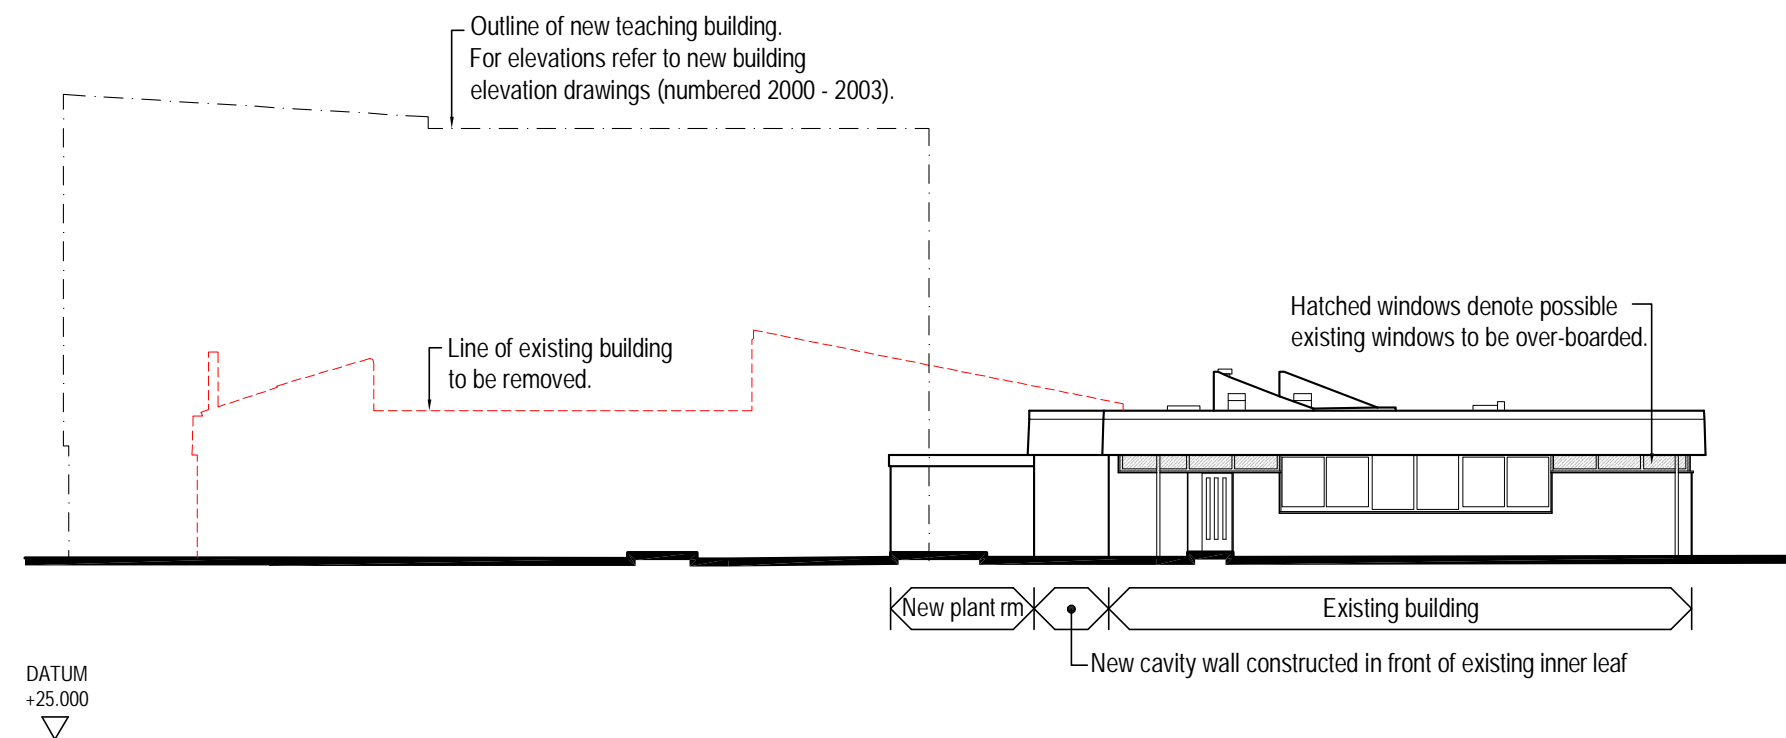

BLOCK C - PROPOSED NORTH ELEVATION

BLOCK C - PROPOSED WEST ELEVATION

KEY:

- - - - Line of existing building to be removed.
- - - - Outline of new teaching building
- Possible existing windows to be over-boarded.

NOTES:

1. Windows on remaining existing building are to be replaced.